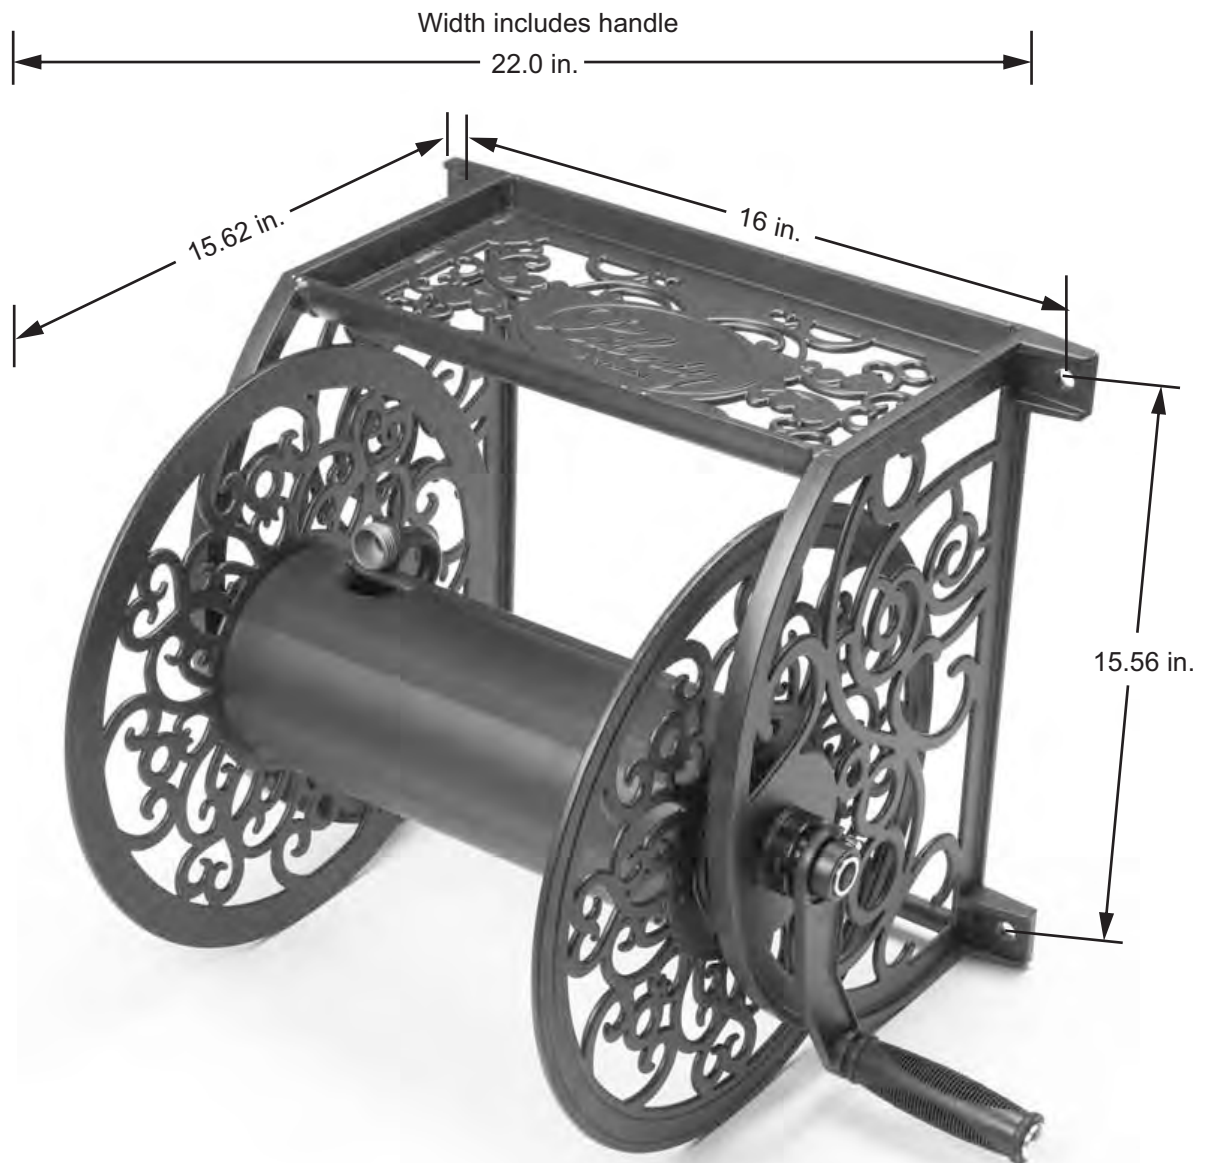

Liberty Garden Model #705

This hose reel must be mounted to a solid masonry wall or to wall studs

TIP: Remember to use the correct size and quantity of hardware to properly support the total weight of the unit. A standard 100' length of garden hose weighs approximately 15 lbs. Filled with water, the additional weight can exceed 20 lbs. The mounting hardware must be able to support the combined weight of the unit, garden hose, plus water.