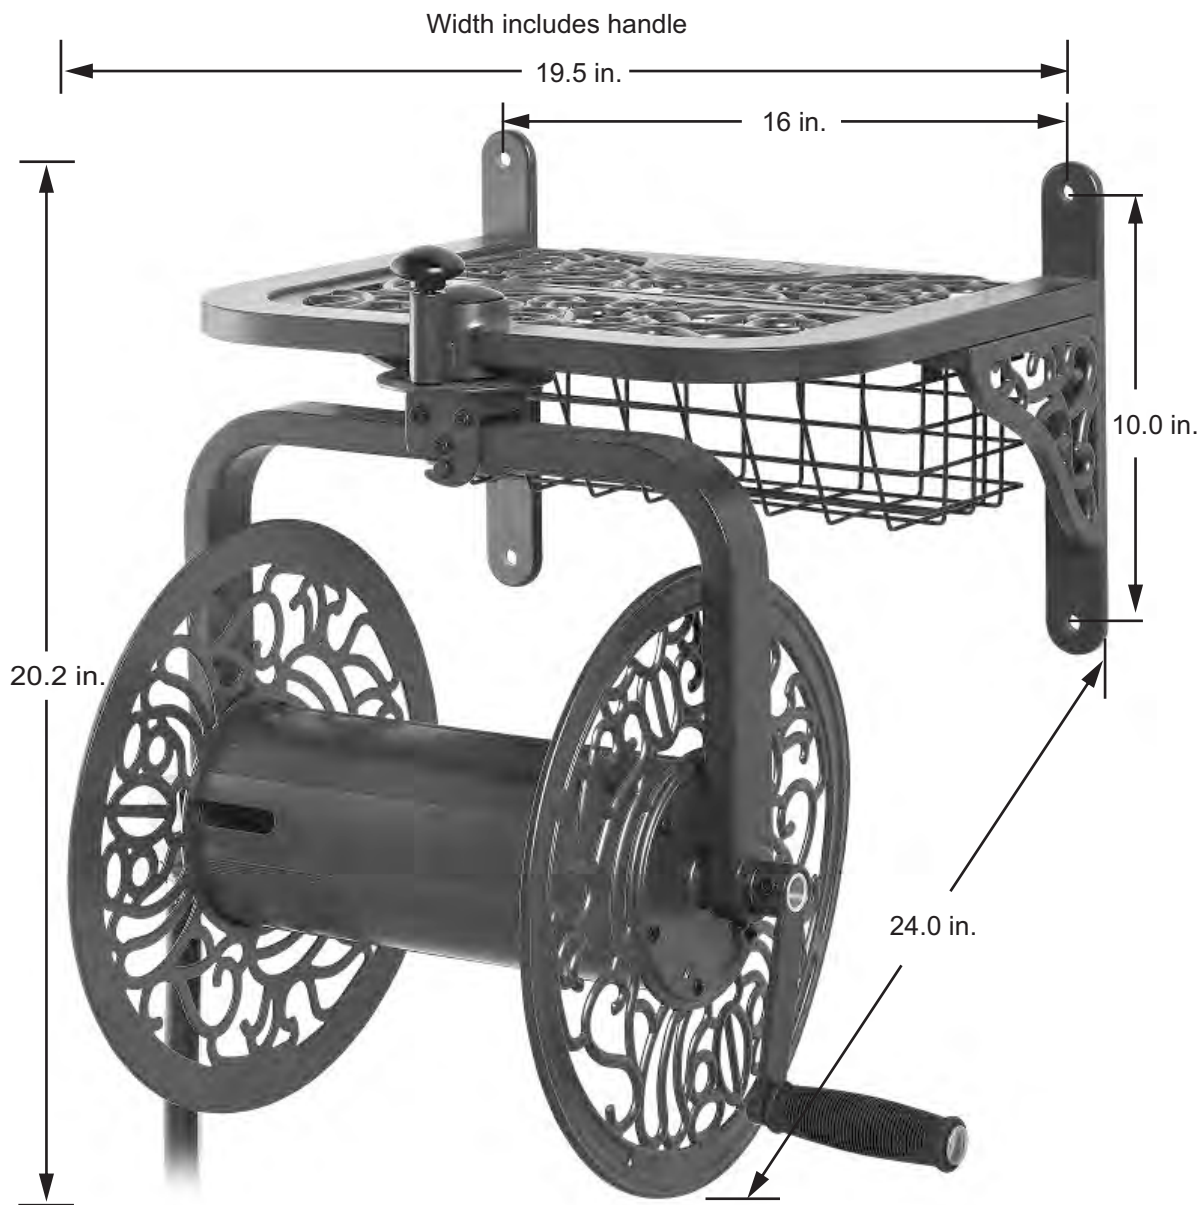

Liberty Garden Model #714

This hose reel must be mounted to a solid masonry wall or to wall studs

TIP: Remember to use the correct size and quantity of hardware to properly support the total weight of the unit. A standard 100' length of garden hose weighs approximately 15 lbs. Filled with water, the additional weight can exceed 20 lbs. The mounting hardware must be able to support the combined weight of the unit, garden hose, plus water.