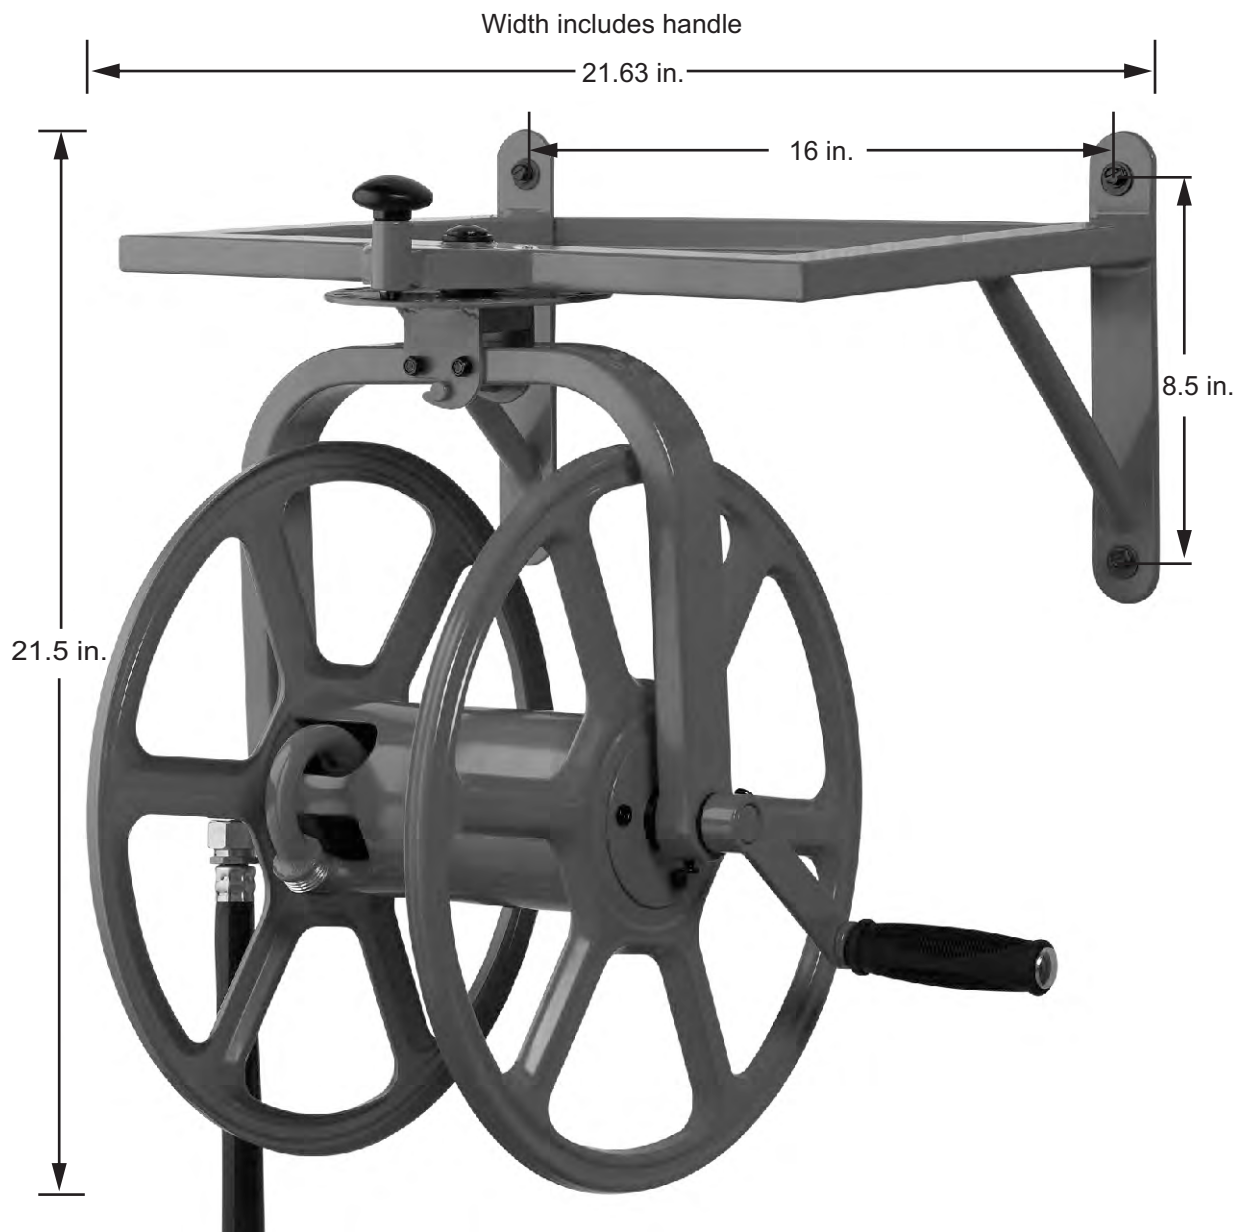

Liberty Garden Model #713

This hose reel must be mounted to a solid masonry wall or to wall studs

TIP: Remember to use the correct size and quantity of hardware to properly support the total weight of the unit. A standard 100' length of garden hose weighs approximately 15 lbs. Filled with water, the additional weight can exceed 20 lbs. The mounting hardware must be able to support the combined weight of the unit, garden hose, plus water.