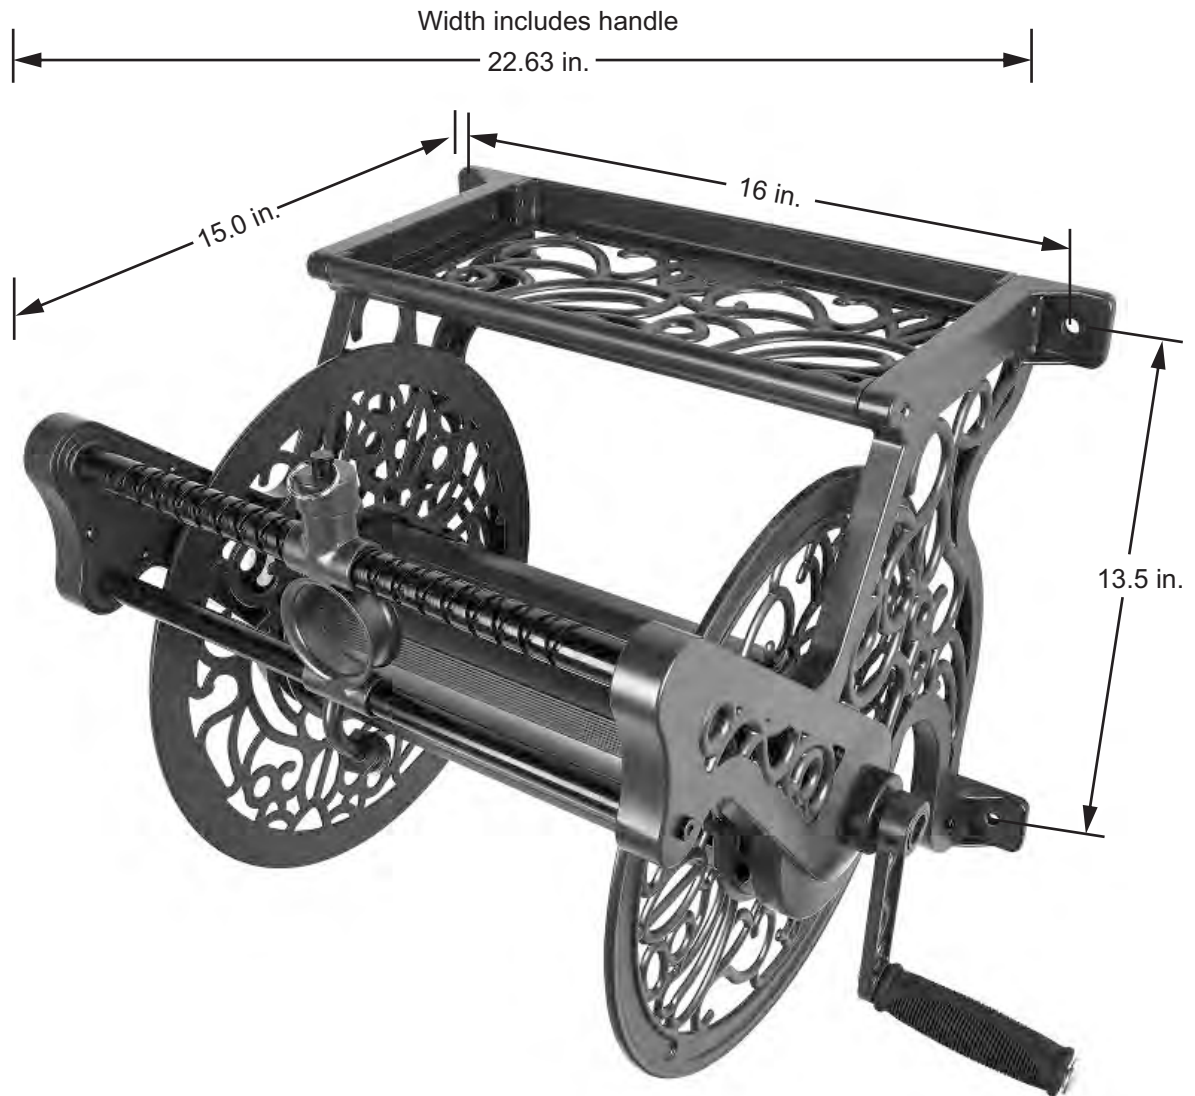

Liberty Garden Model #707

This hose reel must be mounted to a solid masonry wall or to wall studs

TIP: Remember to use the correct size and quantity of hardware to properly support the total weight of the unit. A standard 100' length of garden hose weighs approximately 15 lbs. Filled with water, the additional weight can exceed 20 lbs. The mounting hardware must be able to support the combined weight of the unit, garden hose, plus water.